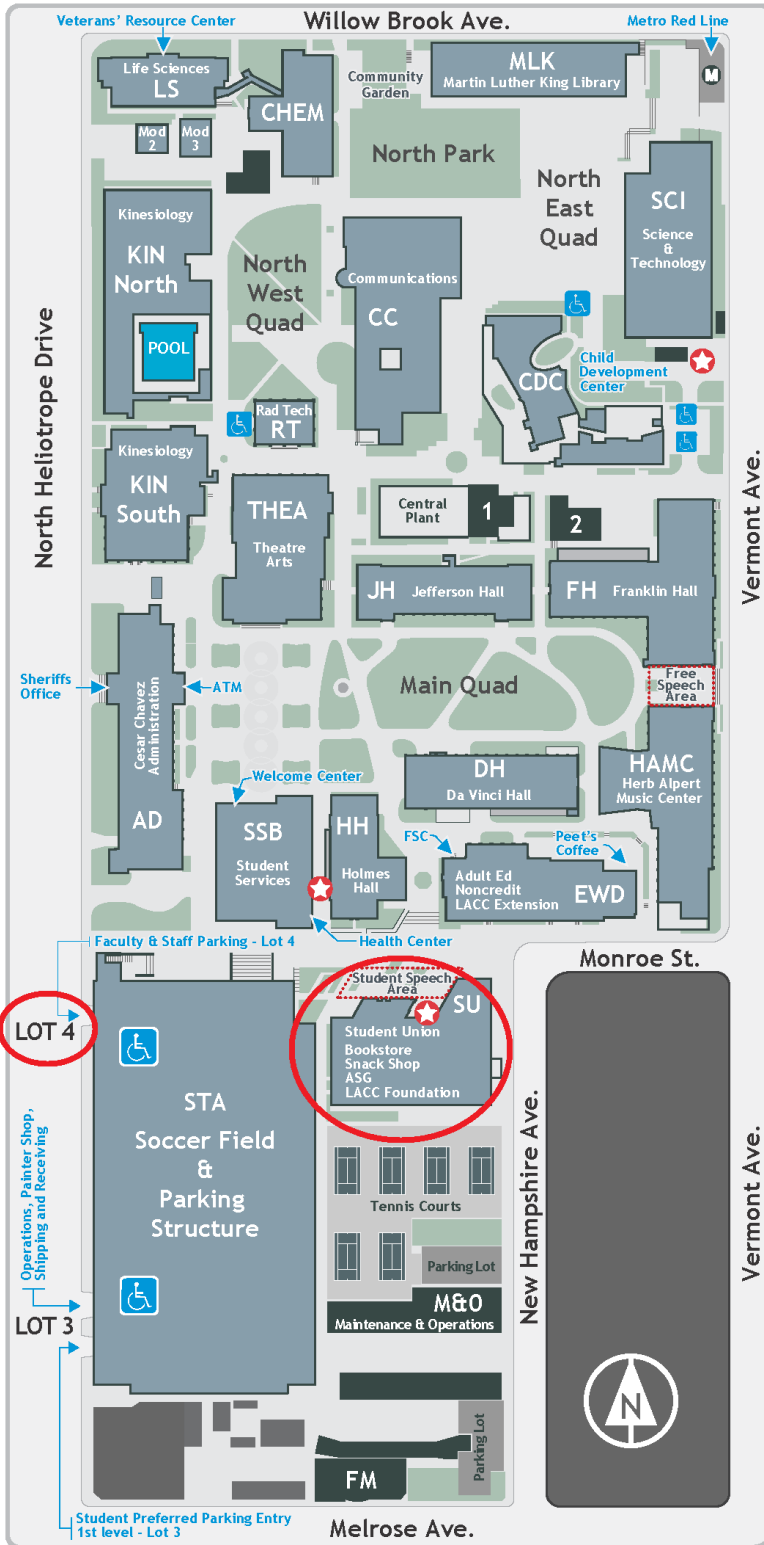

Visiting LACC Foundation: Parking Information and Location

1. Where do I park?

Faculty and Staff Lot (Lot 4 on Heliotrope Drive).
Parking is available inside the parking structure, Lot 4. Refer to the image below.

Parking Lot 4 Address:

770 N Heliotrope Dr, Los Angeles, CA 90029

Where is the LACC Foundation Office located?

LACC, Student Union Building, 3rd Floor. We are the only office on the third floor.

You can take the elevator or stairs inside.

LACC Campus Map

Campus Map

Address: 855 N. Vermont Ave.
Los Angeles CA 90029

Telephone: (323) 953-4000

Call Center: (888) 930 - LACC
[1 (888) 930 - 5222]

www.laccitycollege.edu

For Los Angeles County Sheriffs
(Campus Police): (323) 953-2911
or dial #3 on any campus phone.

★ **Students and Employees must complete their Cleared4 screening questionnaire.** Campus entrances are Located Between Holmes Hall and Student Services, and Between the Sci/Tech Building and Franklin Hall.