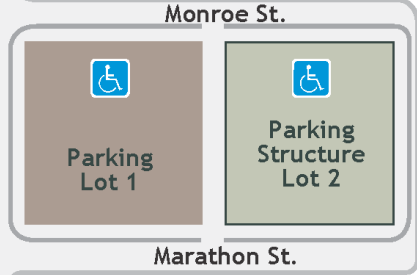

Parking Lot 4 Address:

770 N Heliotrope Dr, Los Angeles, CA 90029

Where is the LACC Foundation Office located?

LACC, Student Union Building, 3rd Floor. We are the only office on the third floor.

You can take the elevator or stairs inside.

LACC Campus Map

Campus Map

Address: 855 N. Vermont Ave.
Los Angeles CA 90029

Telephone: (323) 953-4000

Call Center: (888) 930 - LACC
[1 (888) 930 - 5222]

www.laccitycollege.edu

For Los Angeles County Sheriffs
(Campus Police): (323) 953-2911
or dial #3 on any campus phone.

★ **Students and Employees must complete their Cleared4 screening questionnaire.** Campus entrances are Located Between Holmes Hall and Student Services, and Between the Sci/Tech Building and Franklin Hall.