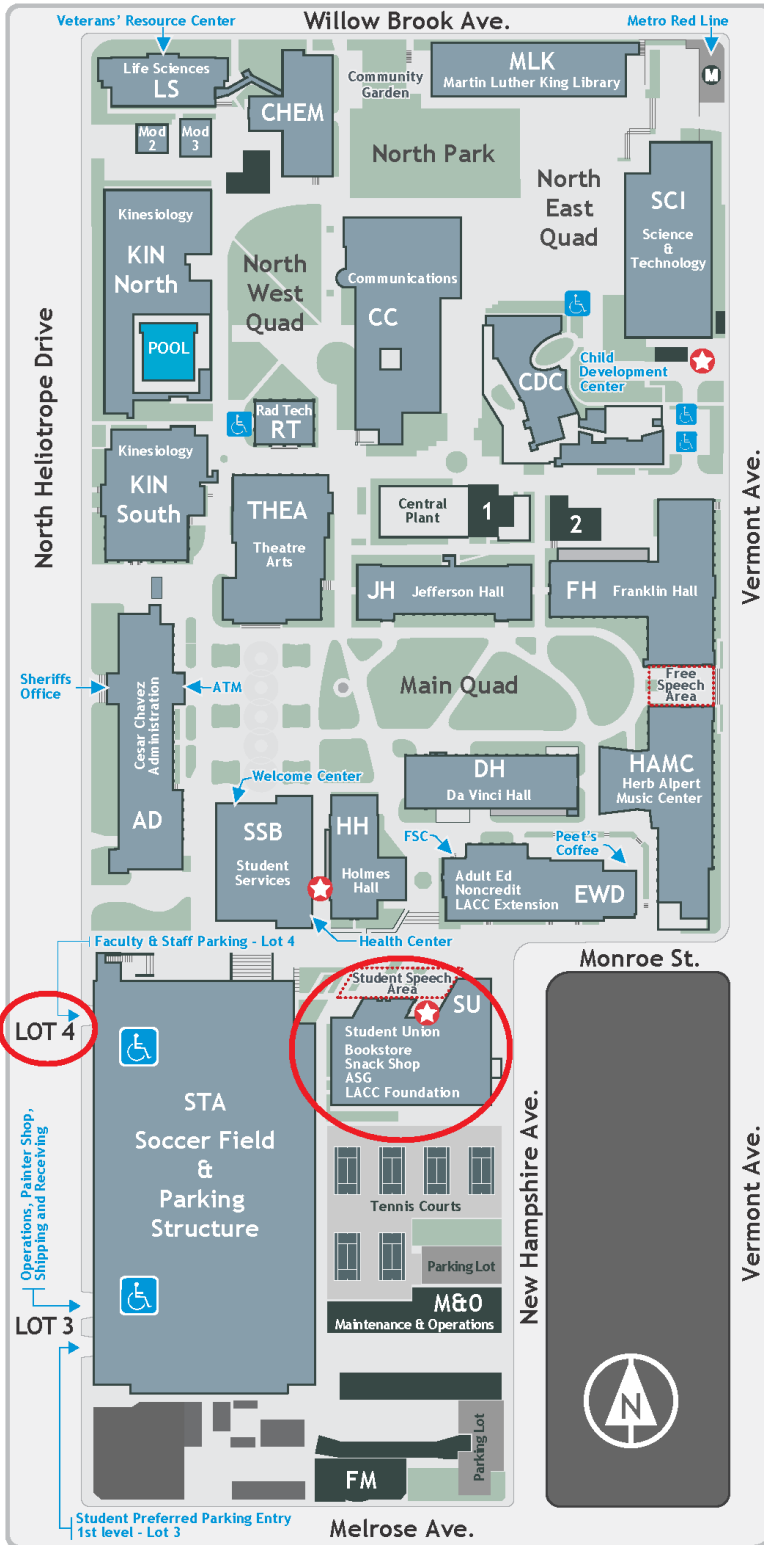

Where is the LACC Foundation Office located?

LACC, Student Union Building, 3rd Floor. We are the only office on the third floor.

You can take the elevator or stairs inside.

LACC Campus Map

Campus Map

Address: 855 N. Vermont Ave.
Los Angeles CA 90029

- Admissions & Records
- Business Office
- CalWORKs
- Career / Transfer Centers
- Counseling
- EOPS / CARE / NextUp
- ESL Assessment / Student Success
- Financial Aid
- First Year Experience
- Foster & Kinship Care Education
- Health & Wellness Center
- Ralph Bunche Honors Program
- International Students
- Office of Special Services
- TRIO
- Upward Bound
- Welcome Center

★ **Students and Employees must complete their Cleared4 screening questionnaire.** Campus entrances are Located Between Holmes Hall and Student Services, and Between the Sci/Tech Building and Franklin Hall.