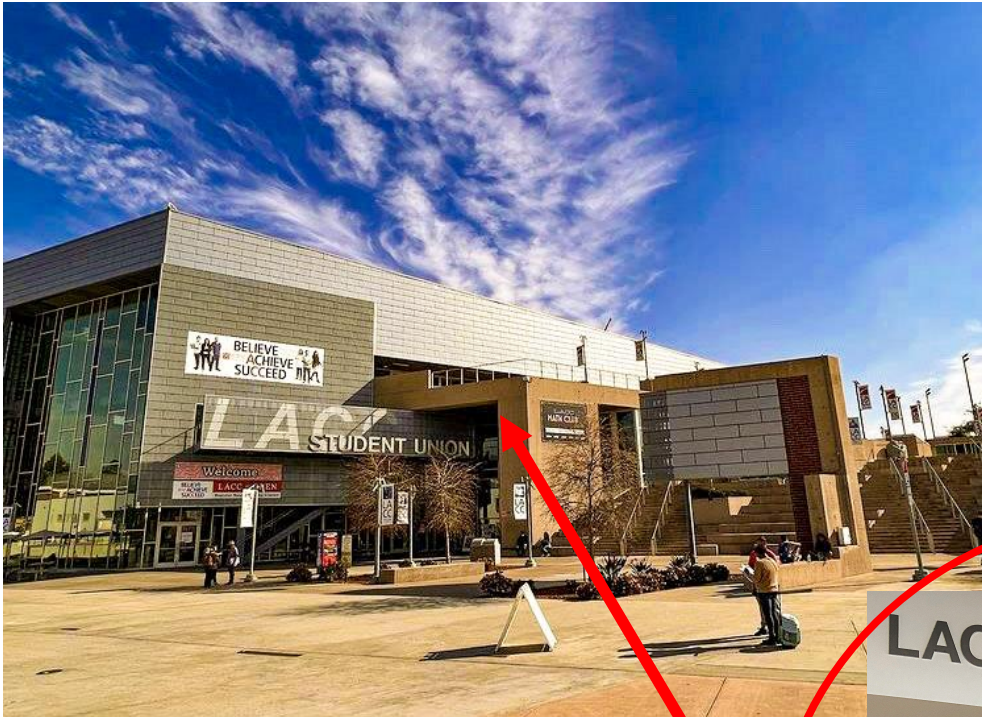

Parking Lot 4 Address:

770 N Heliotrope Dr, Los Angeles, CA 90029

Where is the LACC Foundation Office located?

LACC, Student Union Building, 3rd Floor. We are the only office on the third floor.

You can take the elevator or stairs inside.

★ **Students and Employees must complete their Cleared4 screening questionnaire.** Campus entrances are Located Between Holmes Hall and Student Services, and Between the Sci/Tech Building and Franklin Hall.