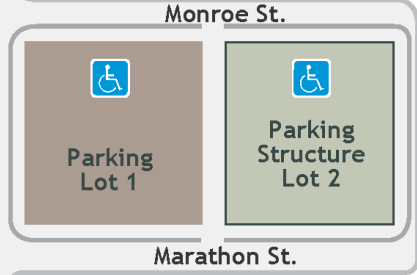

Where is the LACC Foundation Office located?

LACC, Student Union Building, 3rd Floor. We are the only office on the third floor.

You can take the elevator or stairs inside.

LACC Campus Map

Campus Map

Address: 855 N. Vermont Ave.
Los Angeles CA 90029

★ **Students and Employees must complete their Cleared4 screening questionnaire.** Campus entrances are Located Between Holmes Hall and Student Services, and Between the Sci/Tech Building and Franklin Hall.