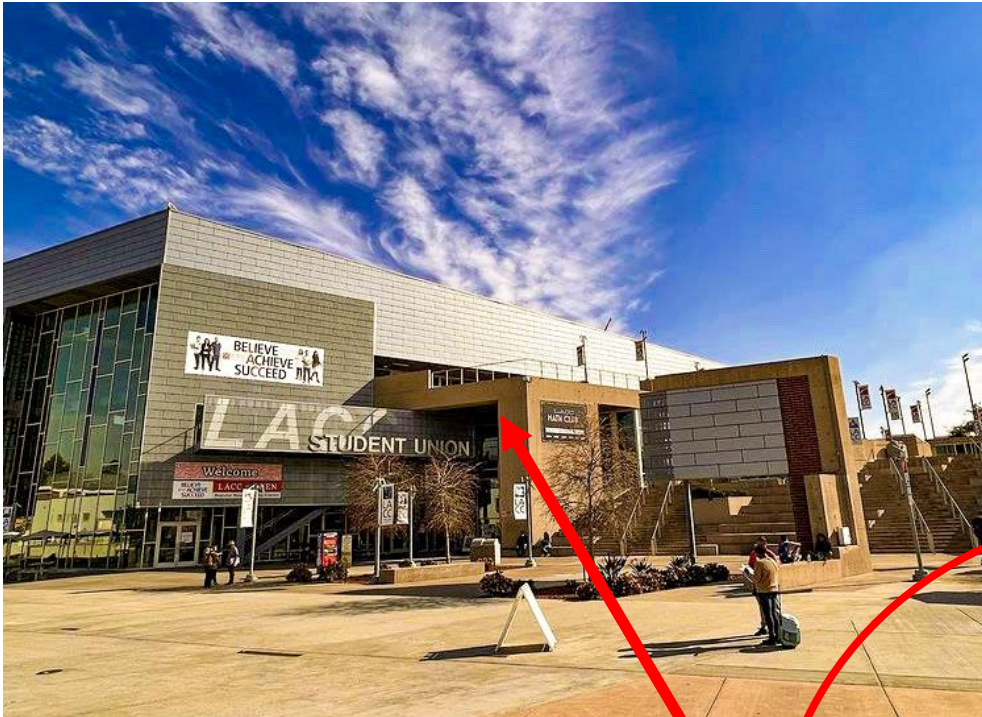

Where is the LACC Foundation Office located?

LACC, Student Union Building, 3rd Floor. We are the only office on the third floor.

You can take the elevator or stairs inside.

LACC Campus Map

Campus Map

Address: 855 N. Vermont Ave.
Los Angeles CA 90029

★ **Students and Employees must complete their Cleared4 screening questionnaire.** Campus entrances are Located Between Holmes Hall and Student Services, and Between the Sci/Tech Building and Franklin Hall.